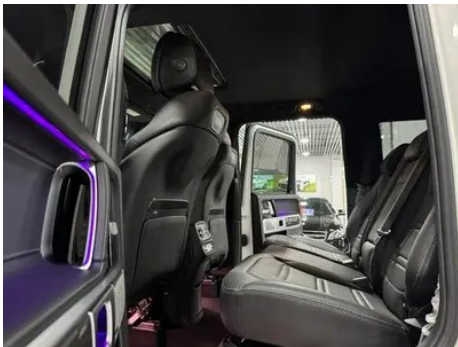

Vehicle Detail Report

Mercedes-Benz G-Class 2022 G 500

Basic Information

Brand	Mercedes-Benz
Mileage	37,000 km
Color	White
First Registration	2023-04-01
Transfer Count	0

Vehicle Images