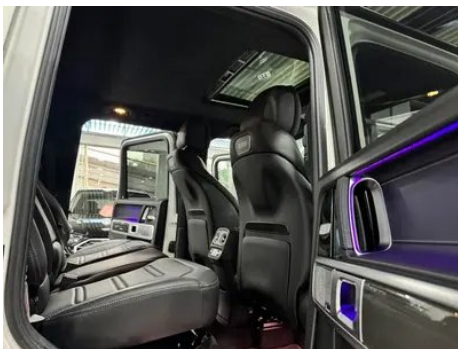

Vehicle Detail Report

Mercedes-Benz G-Class 2022 G 500

Basic Information

Brand	Mercedes-Benz
Mileage	37,000 km
Color	White
First Registration	2023-04-01
Transfer Count	0

Vehicle Images

Vehicle Condition

1. Original metal body panels with factory paint.