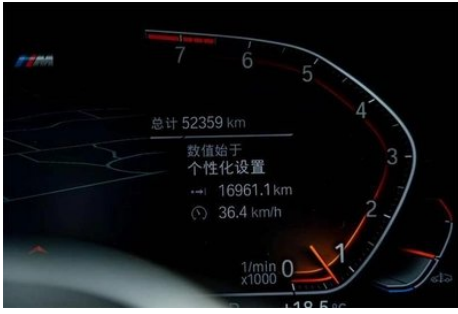

Vehicle Detail Report

BMW 5 Series 2022 Second change 525Li M Sports suit

Basic Information

Brand	BMW
Mileage	52,300 km
Color	Black
First Registration	2023-04-01
Transfer Count	0

Vehicle Images

Vehicle Condition