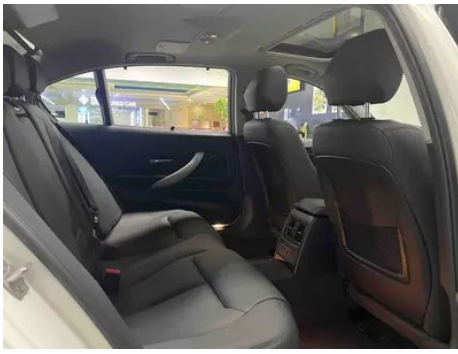

Vehicle Detail Report

BMW 3 Series 2015 320Li Fashionable

Basic Information

Brand	BMW
Mileage	84,000 km
Color	White
First Registration	2015-07-01
Transfer Count	1

Vehicle Images

Vehicle Condition

1. Left rear quarter panel, Paint chip, Scratch, Deformation. 2. Right rear quarter panel, Paint chip.