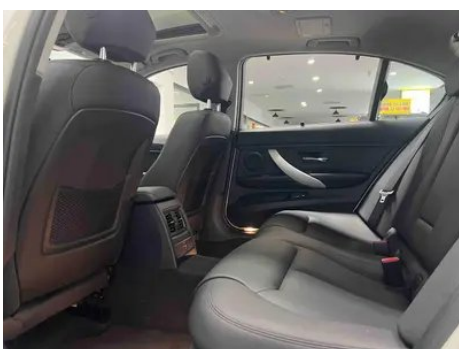

Vehicle Detail Report

BMW 3 Series 2015 320Li Fashionable

Basic Information

Brand	BMW
Mileage	84,000 km
Color	White
First Registration	2015-07-01
Transfer Count	1

Vehicle Images

Vehicle Condition

1. Left rear quarter panel, Paint chip, Scratch, Deformation. 2. Right rear quarter panel, Paint chip.