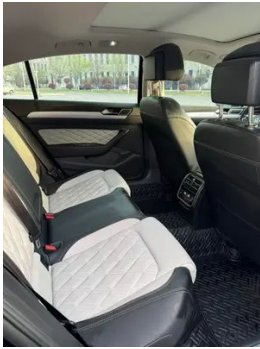

Vehicle Images

Vehicle Condition

1. Driver's seat rails and frame, Signs of removal. 2. Front passenger seat rails and frame, Signs of removal.

Configuration Information

Model Information

Model Name	Volkswagen Magotan 2023 200 Ten thousand commemorative edition 330TSI DSG Leading Type
Launch Date	2022.10