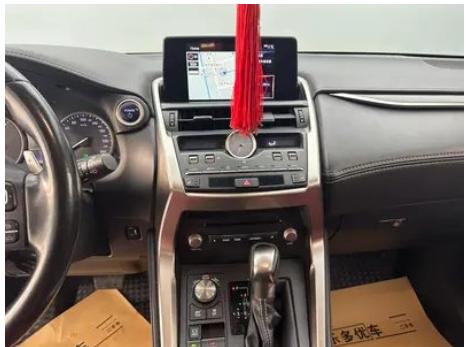

Vehicle Detail Report

Lexus NX 2017 300h full drive Frontal Edition

Basic Information

Brand	Lexus
Mileage	160,000 km
Color	Other
First Registration	2018-03-01
Transfer Count	0

Vehicle Images