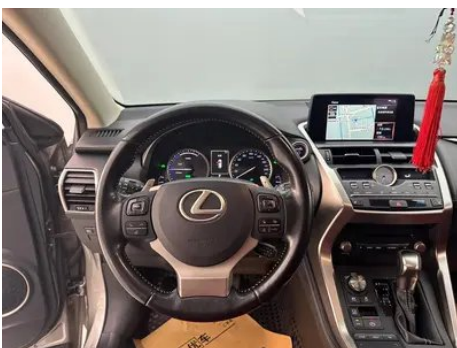

Vehicle Detail Report

Lexus NX 2017 300h full drive Frontal Edition

Basic Information

Brand	Lexus
Mileage	160,000 km
Color	Other
First Registration	2018-03-01
Transfer Count	0

Vehicle Images

Vehicle Condition