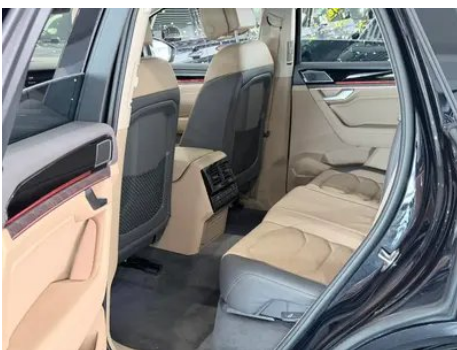

Vehicle Detail Report

Volkswagen Touareg 2021 3.0TSI Rui Zun Edition

Basic Information

Brand	Volkswagen
Mileage	100,300 km
Color	Black
First Registration	2020-12-01
Transfer Count	0

Vehicle Images