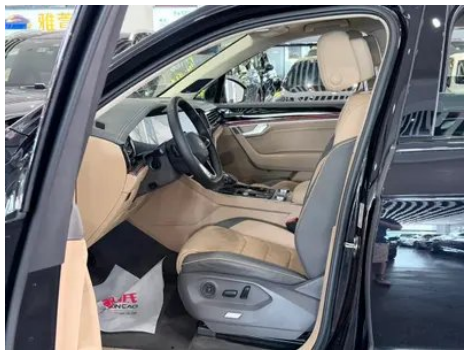

Vehicle Detail Report

Volkswagen Touareg 2021 3.0TSI Rui Zun Edition

Basic Information

Brand	Volkswagen
Mileage	100,300 km
Color	Black
First Registration	2020-12-01
Transfer Count	0

Vehicle Images