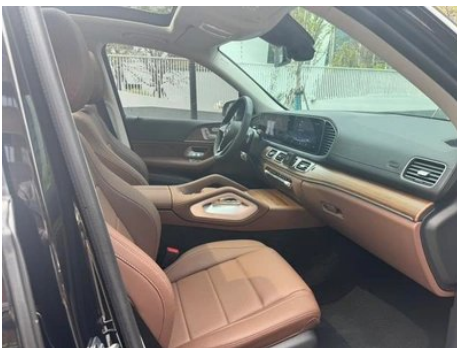

Vehicle Detail Report

Mercedes-Benz GLE (Imported) 2024 GLE 450 4MATIC Fashionable

Basic Information

Brand	Mercedes-Benz
Mileage	20,000 km
Color	Black
First Registration	2024-05-01
Transfer Count	0

Vehicle Images

Vehicle Condition

1. Original metal body panels with factory paint.

Configuration Information

Model Information

Model Name	Mercedes-Benz GLE 2024 GLE 450 4MATIC fashion type
Launch Date	2023.07

Basic parameters