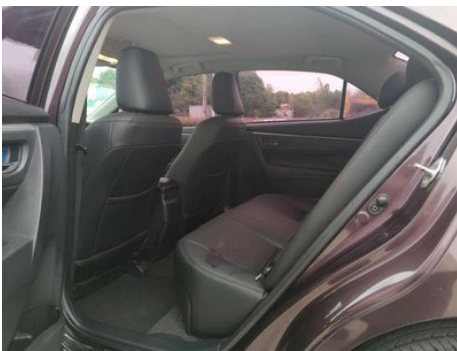

Vehicle Detail Report

Toyota Levin 2016 Dual Power 1.8H GS CVT Elite Skylight Edition

Basic Information

Brand	Toyota
Mileage	77,800 km
Color	Purple
First Registration	2017-03-01
Transfer Count	0

Vehicle Images