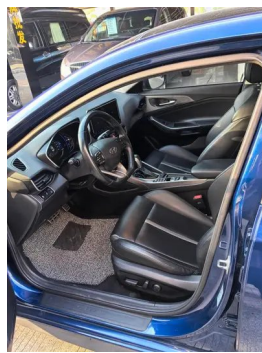

Vehicle Detail Report

Modern Festa 2019 280TGD i Smart Speed
Edition China V

Basic Information

Brand	Hyundai
Mileage	98,000 km
Color	Blue
First Registration	2019-06-01
Transfer Count	0

Vehicle Images

Vehicle Condition