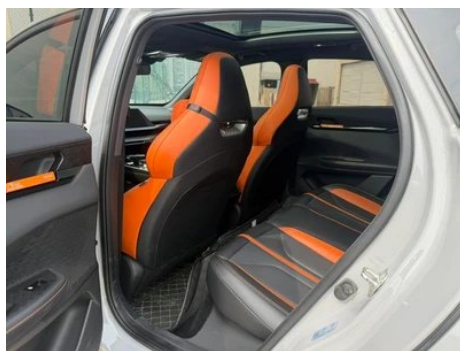

Vehicle Detail Report

Changan UNI-V 2024 1.5T Luxury sports-style

Basic Information

Brand	Changan
Mileage	29,000 km
Color	Silver-gray
First Registration	2024-04-01
Transfer Count	0

Vehicle Images