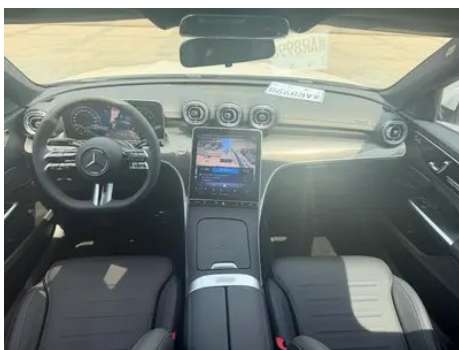

Vehicle Condition

1. Driver's seat rails and frame, Signs of removal.

Configuration Information

Model Information

Model Name	Mercedes-Benz C-Class 2025 Restyling C 260 L Sports version
-------------------	--