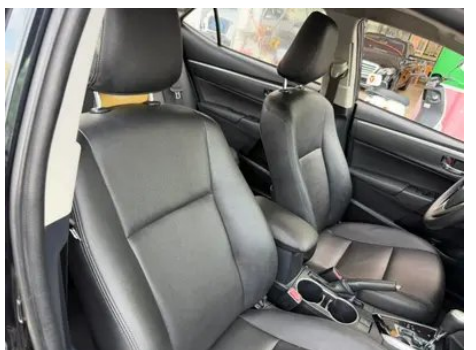

Vehicle Detail Report

Toyota Levin 2016 1.6G CVT Elite Edition

Basic Information

Brand	Toyota
Mileage	90,000 km
Color	Black
First Registration	2016-07-01
Transfer Count	0

Vehicle Images

Vehicle Condition

1. Hood, Paint repair. 2. Left front door, Replaced. 3. Right front door, Paint repair. 4. Left rear door, Body panel repair. 5. Right rear door, Body panel repair. 6. Trunk lid, Replaced. 7. Left front fender, Paint repair. 8. Right front fender, Body panel repair. 9. Left rear quarter panel, Body panel repair. 10. Right rear quarter panel, Paint repair. 11. Hood hinge, Signs of removal. 12. Left headlight, Signs of removal.

Configuration Information

Model Information

Model Name	Toyota Levin 2016 1.6G CVT Elite Edition
Launch Date	2015.11

Basic parameters

Vehicle Class	compact car
Energy Type	Gasoline
Maximum Power (kW)	90
Maximum Torque (N·m)	154
Transmission	CVT continuously variable transmission (simulates 8 speeds)
Body Type	Sedan
Engine	1.6L 122 hp L4
Dimensions (L×W×H) (mm)	4630*1775*1480
Official 0-100 km/h Acceleration (s)	-
Top Speed (km/h)	-
Curb Weight (kg)	1285
Maximum Gross Weight (kg)	-
NEDC Combined Fuel Consumption (L/100km)	5.9