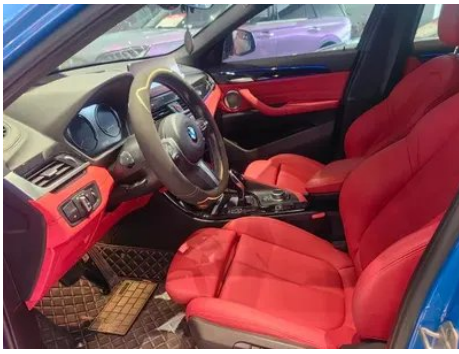

Vehicle Detail Report

BMW X2 2020 sDrive25i Leading Type M Sports suit

Basic Information

Brand	BMW
Mileage	26,000 km
Color	Blue
First Registration	2021-05-01
Transfer Count	0

Vehicle Images

Vehicle Condition

1. Inner side of left C-pillar, Deformation. 2. Left rear quarter panel, Paint repair, Body panel repair. 3. Right rear quarter panel, Paint repair.

Configuration Information

Model Information

Model Name	BMW X2 2020 sDrive25i Leading Type M Sports suit
Launch Date	2019.10