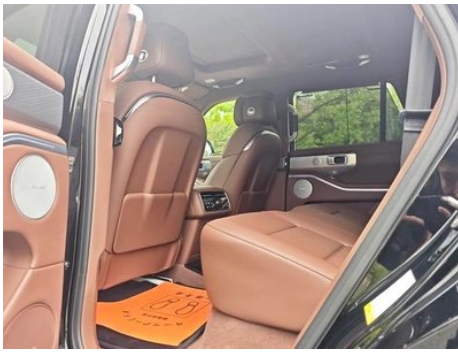

Vehicle Detail Report

Tank 700 Hi4-T 2024 Ultimate Edition

Basic Information

Brand	Tank
Mileage	5,000 km
Color	Black
First Registration	2024-12-01
Transfer Count	0

Vehicle Images

Vehicle Condition

1. Right rocker panel exterior trim, Scratch damage.