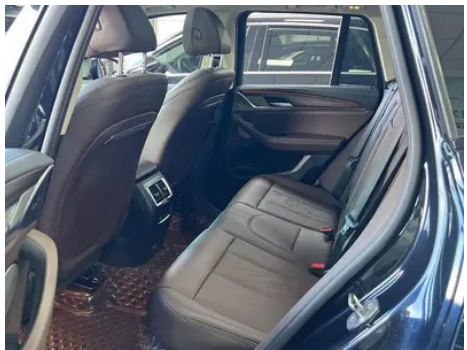

Vehicle Detail Report

BMW X3 2023 xDrive30i Leading Type M Obsidian Night Suit

Basic Information

Brand	BMW
Mileage	48,000 km
Color	Black
First Registration	2023-04-01
Transfer Count	0

Vehicle Images