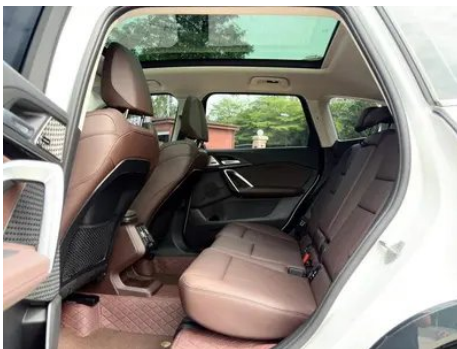

Vehicle Detail Report

BMW X1 2023 sDrive25Li X Design Suit

Basic Information

Brand	BMW
Mileage	29,700 km
Color	White
First Registration	2024-07-01
Transfer Count	0

Vehicle Images

Vehicle Condition

1. Driver's seat rails and frame, Signs of removal. 2. Front passenger seat rails and frame, Signs of removal. 3. Hood, Paint chip, Scratch damage. 4. Front bumper, Paint chip, Scratch damage. 5. Rear bumper, Scratch damage. 6. Left front door, Scratch damage. 7. Right front door, Deformation, Scratch damage. 8. Left rear door, Scratch damage. 9. Right rear door, Deformation, Scratch damage. 10. Trunk lid, Scratch, Scratch damage. 11. Left front fender, Scratch damage. 12. Right front fender, Scratch damage. 13. Left rear quarter panel, Scratch damage. 14. Right rear quarter panel, Scratch. 15. Windshield, Stone chip. 16. Left headlight, Scratch. 17. Right headlight, Scratch. 18. Left tail light, Scratch. 19. Right tail light, Scratch.