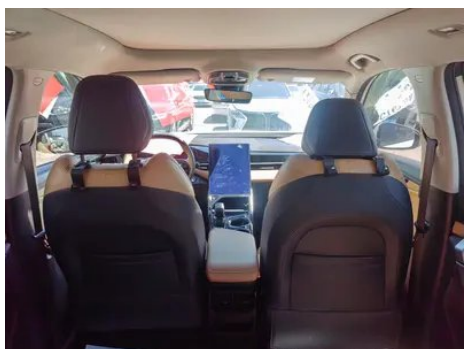

Vehicle Detail Report

Geely Boyue L 2023 1.5TD DCT Premium Trim

Basic Information

Brand	Geely
Mileage	72,900 km
Color	White
First Registration	2022-12-01
Transfer Count	1

Vehicle Images

Vehicle Condition

1. Right rocker panel, Inner-side deformation. 2. Right rear quarter panel, Deformation.