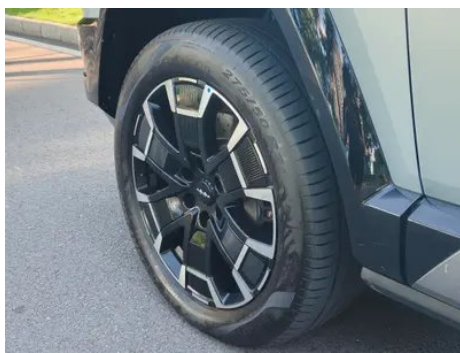

Vehicle Detail Report

Fangchengbao Leopard 8 2025 Zhiyong
Flagship Edition 7 seat

Basic Information

Brand	Fangchengbao
Mileage	25,000 km
Color	Blue
First Registration	2024-10-01
Transfer Count	0

Vehicle Images