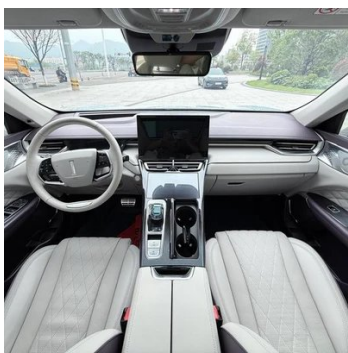

Vehicle Detail Report

Mocha 2021 2.0T Two-drive special alcohol version

Basic Information

Brand	Wey
Mileage	48,000 km
Color	Other
First Registration	2021-07-01
Transfer Count	1

Vehicle Images