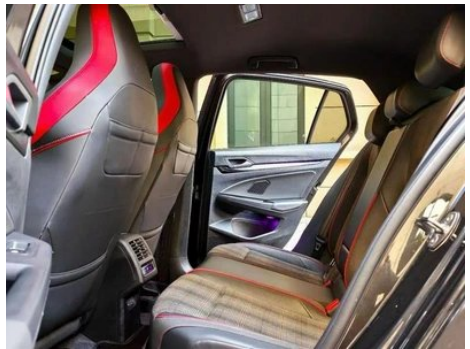

Vehicle Detail Report

Volkswagen Golf GTI 2021 380TSI DSG GTI

Basic Information

Brand	Volkswagen
Mileage	40,000 km
Color	Black
First Registration	2022-12-01
Transfer Count	1

Vehicle Images