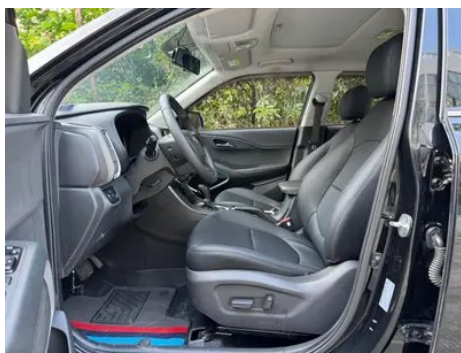

Vehicle Detail Report

Hyundai ix35 2019 2.0L Automatic two-wheel drive Zhiyong Enjoyment Edition Country VI

Basic Information

Brand	Hyundai
Mileage	76,000 km
Color	Black
First Registration	2019-05-01
Transfer Count	0

Vehicle Images