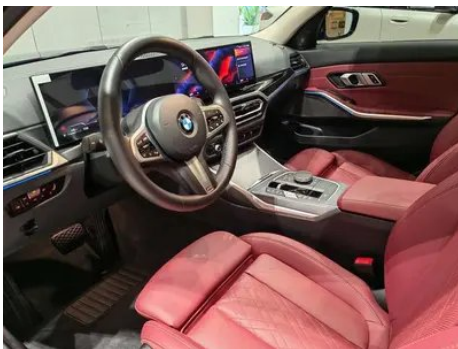

Vehicle Detail Report

BMW 3 Series 2023 325Li M Sports Night Suit

Basic Information

Brand	BMW
Mileage	38,000 km
Color	Black
First Registration	2024-02-01
Transfer Count	0

Vehicle Images

Vehicle Condition

1. Original metal body panels with factory paint.

Configuration Information

Model Information

Model Name	3 Series 2023 325Li M Sport Night Sky Package
Launch Date	2022.08

Basic parameters

Vehicle Class	Mid-size car
Energy Type	Gasoline
Maximum Power (kW)	135
Maximum Torque (N·m)	300
Transmission	8-gear manual integration
Body Type	Sedan
Engine	2.0L 184 hp L4
Dimensions (L×W×H) (mm)	4838*1827*1454
Official 0-100 km/h Acceleration (s)	7.9
Top Speed (km/h)	233
Curb Weight (kg)	1601
Maximum Gross Weight (kg)	2055
WLTP Combined Fuel Consumption (L/100km)	6.9