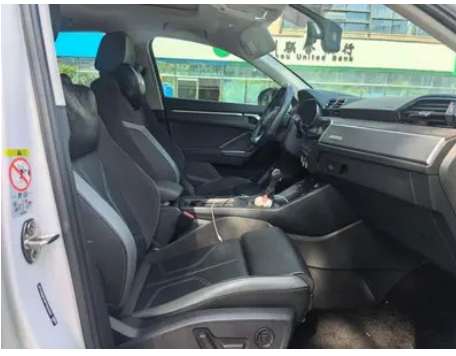

Vehicle Detail Report

Audi Q3 Sportback 2023 40 TFSI Fashionable

Basic Information

Brand	Audi
Mileage	46,000 km
Color	White
First Registration	2023-11-01
Transfer Count	0

Vehicle Images

Vehicle Condition

1. Driver's seat rails and frame, Signs of removal. 2. Front passenger seat rails and frame, Signs of removal.