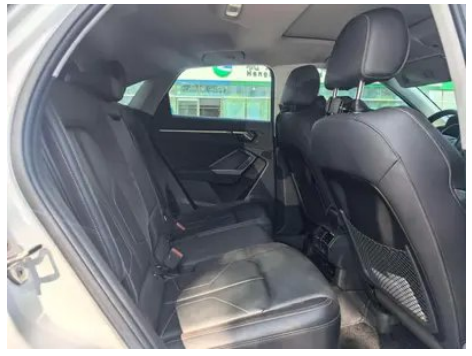

Vehicle Detail Report

Audi Q3 Sportback 2023 40 TFSI Fashionable

Basic Information

Brand	Audi
Mileage	46,000 km
Color	White
First Registration	2023-11-01
Transfer Count	0

Vehicle Images

Vehicle Condition

1. Driver's seat rails and frame, Signs of removal. 2. Front passenger seat rails and frame, Signs of removal.