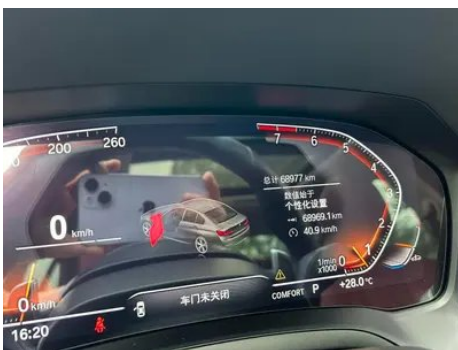

Vehicle Detail Report

BMW 3 Series 2022 Restyling 325Li M Sports Night Suit

Basic Information

Brand	BMW
Mileage	68,000 km
Color	Black
First Registration	2022-01-01
Transfer Count	0

Vehicle Images

Vehicle Condition