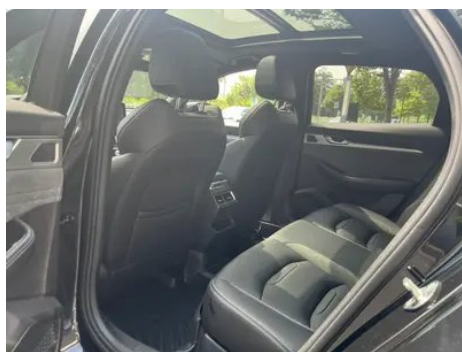

Vehicle Detail Report

Geely Preface 2023 2.0T Only this turquoise version

Basic Information

Brand	Geely
Mileage	33,000 km
Color	Black
First Registration	2023-11-01
Transfer Count	0

Vehicle Images

Vehicle Condition