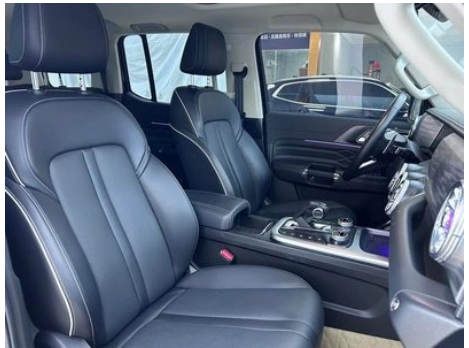

Vehicle Detail Report

Tank 300 2021 Off-road version 2.0T Conqueror

Basic Information

Brand	Tank
Mileage	55,700 km
Color	Black
First Registration	2021-12-01
Transfer Count	0

Vehicle Images