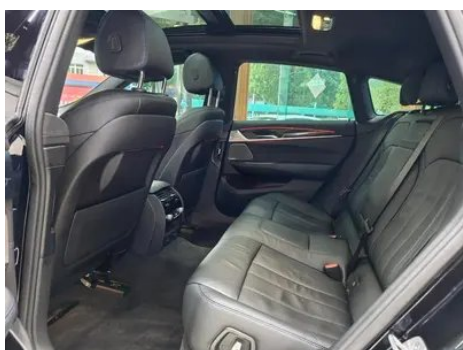

Vehicle Detail Report

BMW 6 Series GT 2019 630i M Sports suit

Basic Information

Brand	BMW
Mileage	71,000 km
Color	Black
First Registration	2019-09-01
Transfer Count	0

Vehicle Images

Vehicle Condition

1. Driver's seat rails and frame, Signs of removal. 2. Right rear quarter panel, Scrape, Deformation.