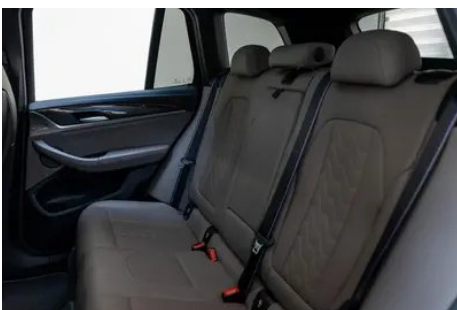

Vehicle Detail Report

BMW X3 M 2021 X3 M Thunder Edition

Basic Information

Brand	BMW
Mileage	80,000 km
Color	Black
First Registration	2021-01-01
Transfer Count	0

Vehicle Images