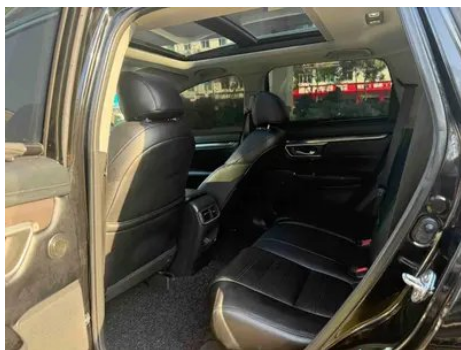

Vehicle Detail Report

Honda Breeze 2020 240TURBO CVT Two-wheel drive elite version

Basic Information

Brand	Honda
Mileage	60,000 km
Color	Black
First Registration	2020-11-01
Transfer Count	0

Vehicle Images