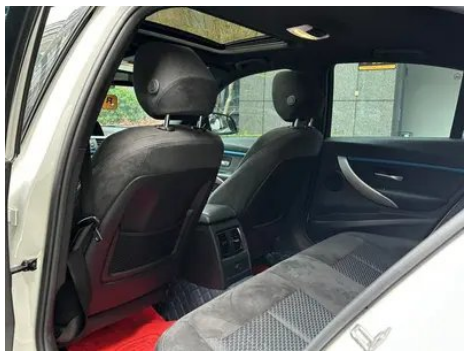

Vehicle Detail Report

BMW 3 Series 2018 320i M Sports suit

Basic Information

Brand	BMW
Mileage	78,000 km
Color	White
First Registration	2018-02-01
Transfer Count	1

Vehicle Images