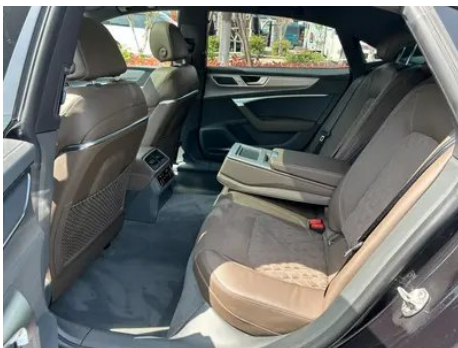

Vehicle Detail Report

Audi A7L 2022 45 TFSI quattro S-line Wind Knight

Basic Information

Brand	Audi
Mileage	29,000 km
Color	Black
First Registration	2023-05-01
Transfer Count	1

Vehicle Images