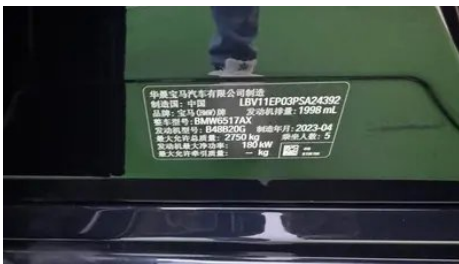

Vehicle Detail Report

BMW X5 2022 Restyling xDrive 30Li Premium
Class M Sports suit

Basic Information

Brand	BMW
Mileage	60,000 km
Color	Black
First Registration	2023-06-01
Transfer Count	0

Vehicle Images

Vehicle Condition

Basic parameters

Vehicle Class	Mid-size and large SUVs
Energy Type	Gasoline
Maximum Power (kW)	180
Maximum Torque (N·m)	400
Transmission	8-gear manual integration
Body Type	SUV
Engine	2.0T 245 horsepower L4
Dimensions (L×W×H) (mm)	5060*2004*1779
Official 0-100 km/h Acceleration (s)	7.3
Top Speed (km/h)	215
Curb Weight (kg)	2135
Maximum Gross Weight (kg)	2750
WLTP Combined Fuel Consumption (L/100km)	8.9