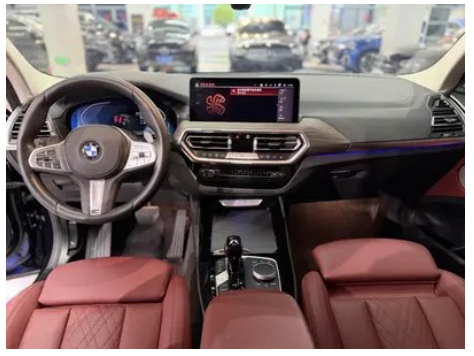

Vehicle Detail Report

BMW X3 2023 xDrive30i Leading Type M Obsidian Night Suit

Basic Information

Brand	BMW
Mileage	20,500 km
Color	Black
First Registration	2024-11-01
Transfer Count	1

Vehicle Images

Vehicle Condition