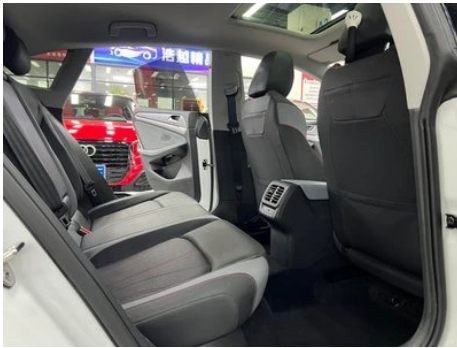

Vehicle Condition

1. Original metal body panels with factory paint.

Configuration Information

Model Information

Model Name	Volkswagen Lamando 2024 Lamando L 280TSI DSG Cool Spicy Edition
Launch Date	2023.09