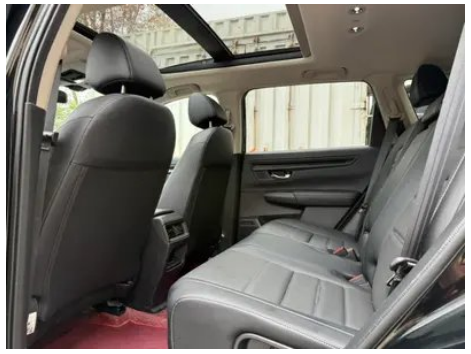

Vehicle Condition

1. Driver's seat rails and frame, Signs of removal. 2. Front passenger seat rails and frame, Signs of removal.

"●" = Standard equipment

"_" = Not available

"○" = Optional equipment.

Note: These are Chinese market vehicles. Warranty coverage is not available outside of China.