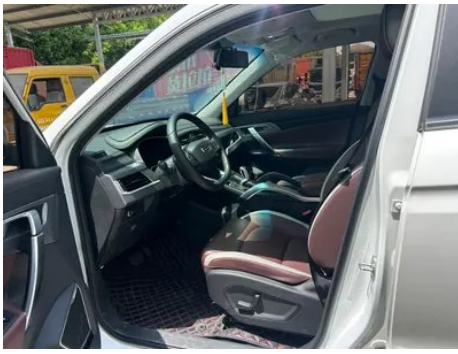

Vehicle Detail Report

Geely Boyue 2022 1.8TD DCT Zhiya type

Basic Information

Brand	Geely
Mileage	13,000 km
Color	White
First Registration	2023-03-01
Transfer Count	0

Vehicle Images

Vehicle Condition

1. Left front door, Paint repair. 2. Left rear door, Paint repair. 3. Left rear quarter panel, Paint repair.