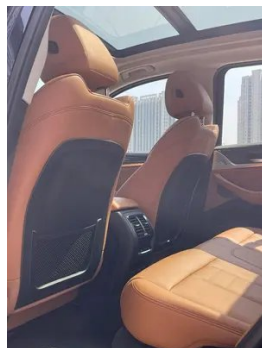

Vehicle Detail Report

BMW X3 2020 xDrive30i Leading Type M Sports suit

Basic Information

Brand	BMW
Mileage	89,000 km
Color	Black
First Registration	2020-04-01
Transfer Count	1

Vehicle Images