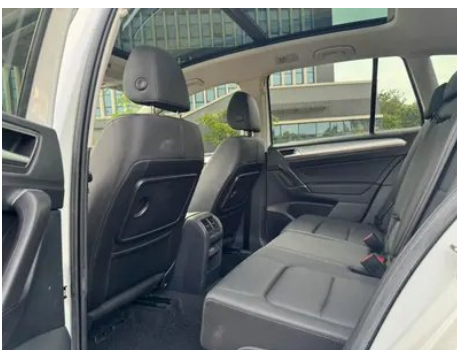

Vehicle Detail Report

Volkswagen Golf Sportsvan 2020 280TSI Automatic Curious

Basic Information

Brand	Volkswagen
Mileage	30,000 km
Color	White
First Registration	2020-04-01
Transfer Count	1

Vehicle Images