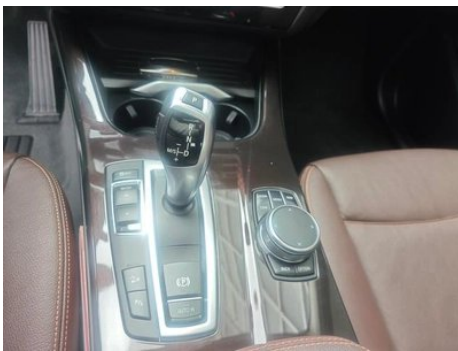

Vehicle Detail Report

BMW X3 (Imported) 2016 xDrive20i M Sporty

Basic Information

Brand	BMW
Mileage	124,000 km
Color	Black
First Registration	2017-03-01
Transfer Count	1

Vehicle Images

Vehicle Condition

1. Inner side of left B-pillar, Scratch. 2. Inner side of right B-pillar, Deformation. 3. Driver seat, Wear. 4. Passenger seat, Dirt and stains, Wear. 5. Airbag, Signs of disassembly, Replaced.