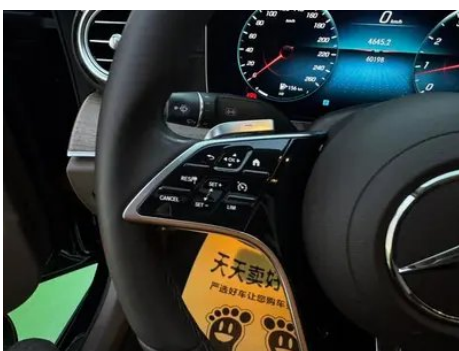

Vehicle Detail Report

Mercedes-Benz E-Class 2022 E 260 L Passenger car

Basic Information

Brand	Mercedes-Benz
Mileage	60,000 km
Color	Black
First Registration	2023-02-01
Transfer Count	0

Vehicle Images

Vehicle Condition