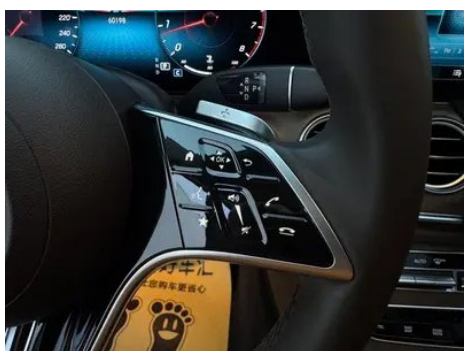

Vehicle Detail Report

Mercedes-Benz E-Class 2022 E 260 L Passenger car

Basic Information

Brand	Mercedes-Benz
Mileage	60,000 km
Color	Black
First Registration	2023-02-01
Transfer Count	0

Vehicle Images

Vehicle Condition