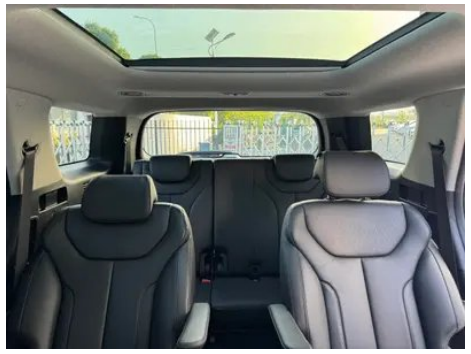

Vehicle Detail Report

Hyundai Palisade 2021 3.5L Four-wheel drive automatic GLS

Basic Information

Brand	Hyundai
Mileage	40,000 km
Color	Black
First Registration	2023-04-01
Transfer Count	0

Vehicle Images

Vehicle Condition