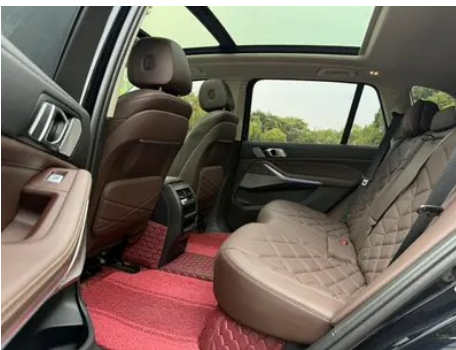

Vehicle Condition

1. Driver's seat rails and frame, Signs of removal. 2. Front passenger seat rails and frame, Signs of removal.

Configuration Information

Model Information

Model Information (continued)

Model Name	BMW X5 2022 Restyling xDrive 30Li Premium Class M Sports suit
Launch Date	2022.08