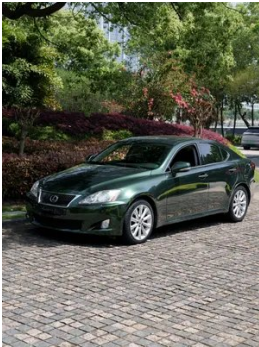

Vehicle Detail Report

Lexus IS 2009 300 dazzle version

Basic Information

Brand	Lexus
Mileage	78,000 km
Color	Green
First Registration	2010-04-01
Transfer Count	0

Vehicle Images

Vehicle Condition

1. Radiator support, Signs of removal. 2. Left rocker panel, Outer-side deformation. 3. Right rocker panel, Outer-side deformation. 4. Left rear quarter panel, Paint repair, Body panel repair, Deformation. 5. Right rear quarter panel, Deformation, Paint repair, Body panel repair, Welding repair. 6. Airbag, Recall.