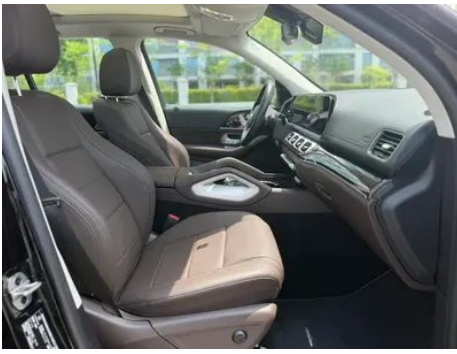

Vehicle Detail Report

Mercedes-Benz GLE (Imported) 2022 GLE 350 4MATIC Fashionable

Basic Information

Brand	Mercedes-Benz
Mileage	61,300 km
Color	Black
First Registration	2022-07-01
Transfer Count	0

Vehicle Images