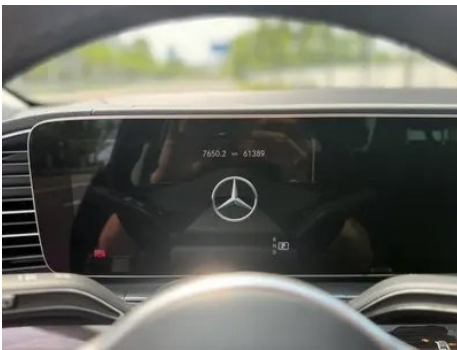

Vehicle Detail Report

Mercedes-Benz GLE (Imported) 2022 GLE 350 4MATIC Fashionable

Basic Information

Brand	Mercedes-Benz
Mileage	61,300 km
Color	Black
First Registration	2022-07-01
Transfer Count	0

Vehicle Images

Vehicle Condition

1. Front bumper, Paint repair, Replaced, Signs of removal. 2. Rear bumper, Scrape. 3. Left front door, Paint chip. 4. Left front fender, Scratch damage. 5. Right front fender, Scratch damage. 6. Left headlight, Signs of removal, Scratch. 7. Right headlight, Signs of removal, Scratch.