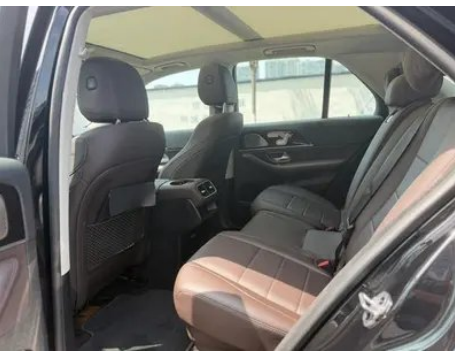

Vehicle Detail Report

Mercedes-Benz GLE (Imported) 2022 GLE 350 4MATIC Fashionable

Basic Information

Brand	Mercedes-Benz
Mileage	61,300 km
Color	Black
First Registration	2022-07-01
Transfer Count	0

Vehicle Images