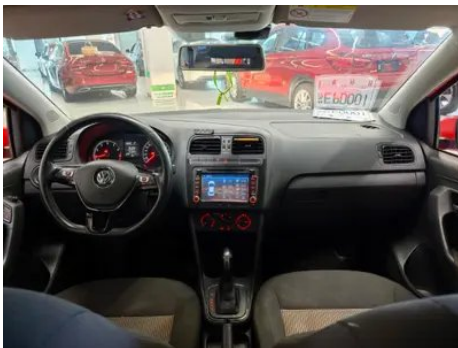

# Vehicle Detail Report

## Volkswagen Polo 2016 1.4L Automatic fashion type

### Vehicle Images