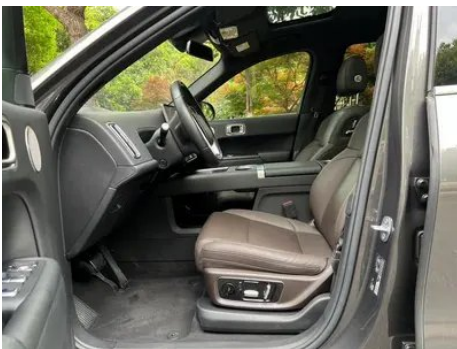

Vehicle Detail Report

Li Auto L8 2024 Pro version

Basic Information

Brand	Li Auto
Mileage	68,000 km
Color	Dark gray
First Registration	2024-03-01
Transfer Count	0

Vehicle Images