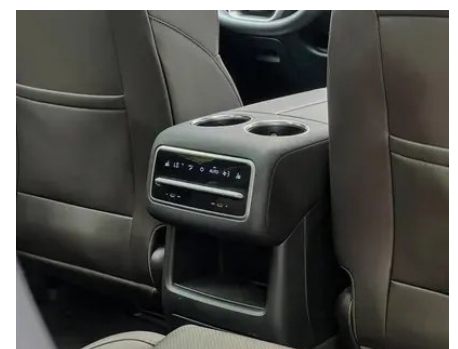

Vehicle Condition

1. Replaced. 2. Right front door, Paint repair. 3. Right rear door, Paint repair.

Configuration Information

Model Information

Model Name	Li Auto L8 2024 Pro