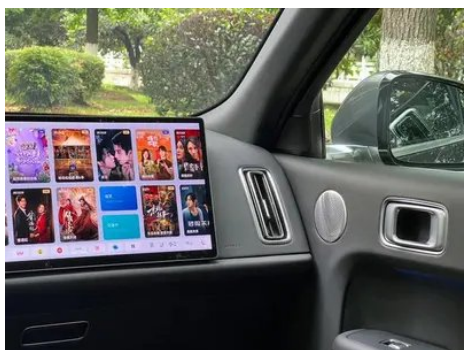

Vehicle Condition

1. Replaced. 2. Right front door, Paint repair. 3. Right rear door, Paint repair.

Configuration Information

Model Information

Model Name	Li Auto L8 2024 Pro