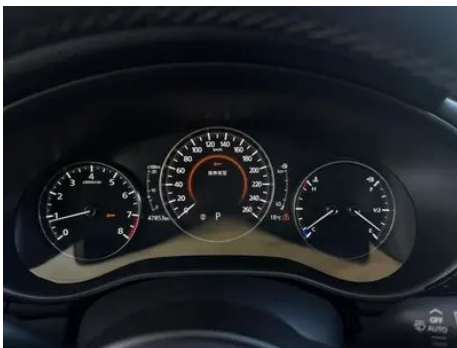

Vehicle Detail Report

Mazda Mazda3 Axela 2021 2.0L Auto Quality Edition

Basic Information

Brand	Mazda
Mileage	47,000 km
Color	White
First Registration	2022-02-01
Transfer Count	0

Vehicle Images

Vehicle Condition

Model Information

Model Name	Mazda Mazda3 Axela 2021 2.0L Auto Quality Edition
Launch Date	2021.04

Basic parameters

Vehicle Class	compact car
Energy Type	Gasoline
Maximum Power (kW)	116
Maximum Torque (N·m)	202
Transmission	6-speed manual integration
Body Type	Sedan
Engine	2.0L 158 horsepower L4
Dimensions (L×W×H) (mm)	4662*1797*1445
Official 0-100 km/h Acceleration (s)	-
Top Speed (km/h)	213
Curb Weight (kg)	1385
Maximum Gross Weight (kg)	1853
NEDC Combined Fuel Consumption (L/100km)	5.8