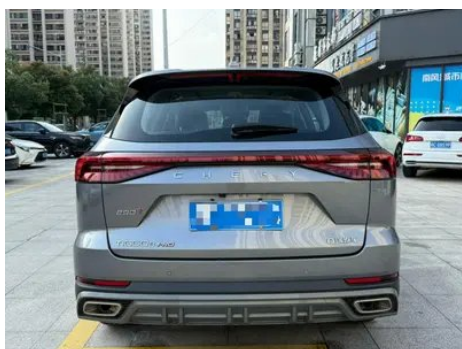

Vehicle Detail Report

Chery Tiggo 8 Pro 2022 290T Two-Drive Storm Edition 7 seat

Basic Information

Brand	Chery
Mileage	16,000 km
Color	Dark gray
First Registration	2023-10-01
Transfer Count	0

Vehicle Images