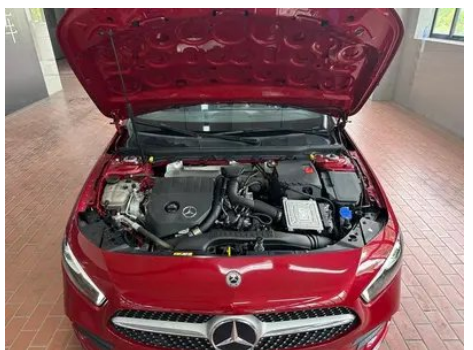

Vehicle Detail Report

Mercedes-Benz A-Class 2023 A 200 L Sport Sedan Fashion Edition

Basic Information

Brand	Mercedes-Benz
Mileage	51,000 km
Color	Red
First Registration	2023-08-01
Transfer Count	0

Vehicle Images

Vehicle Condition

1. Right upper side rail, Scratch damage. 2. Front bumper, Paint chip, Scrape, Signs of removal. 3. Rear bumper, Scratch damage. 4. Left front door, Paint chip. 5. Right front door, Scratch. 6. Left rear door, Paint chip. 7. Left front fender, Scratch damage. 8. Left rear quarter panel, Scratch, Deformation. 9. Right rear quarter panel, Scratch.

Configuration Information

Model Information

Model Name	Mercedes-Benz A-Class 2023 A 200 L Fashionable
Launch Date	2023.05

Basic parameters

Vehicle Class	compact car
Energy Type	Gasoline
Maximum Power (kW)	120
Maximum Torque (N·m)	270
Transmission	7-speed wet dual-clutch
Body Type	Sedan
Engine	1.3T 163 horsepower L4
Dimensions (L×W×H) (mm)	4630*1796*1459
Official 0-100 km/h Acceleration (s)	8.9
Top Speed (km/h)	230
Curb Weight (kg)	1433
Maximum Gross Weight (kg)	1910
WLTP Combined Fuel Consumption (L/100km)	6.06