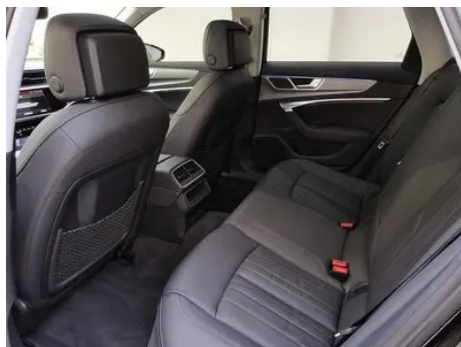

Vehicle Detail Report

**Audi A6 2022 allroad quattro Explore Home 55
TFSI Exclusive off-road type**

Basic Information

Brand	Audi
Mileage	71,000 km
Color	Black
First Registration	2022-07-01
Transfer Count	1

Vehicle Images